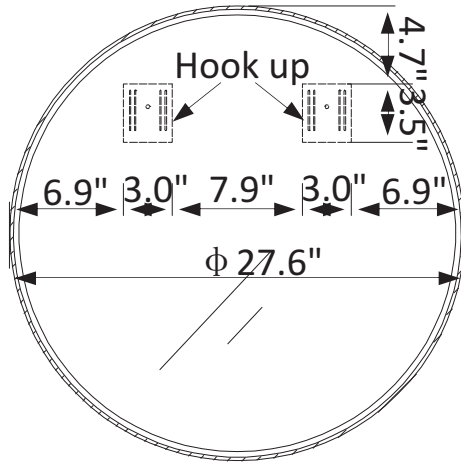

# INSTALLATION SPECIFICATION

Model No.:	803328-MIR-BB
Finish:	Brushed black
Mount type:	Wall-mounted
Orientation:	Vertical
Material:	Aluminum
Storage included:	No
Overall size:	27.6"W x 27.6"D x 2.0"H
Net weight:	12.4 lbs
Lens material:	5mm lens

# 28"

### Bathroom Mirror

All measurements are approximate. Measurements may vary +/- 1/2

Aluminum section