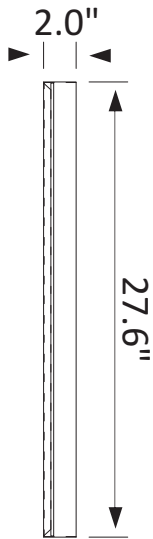

# INSTALLATION SPECIFICATION

Model No.:	803328-MIR-BB
Finish:	Brushed black
Mount type:	Wall-mounted
Orientation:	Vertical
Material:	Aluminum
Storage included:	No
Overall size:	27.6"W x 27.6"D x 2.0"H
Net weight:	12.4 lbs
Lens material:	5mm lens

# 28"

### Bathroom Mirror

All measurements are approximate. Measurements may vary +/- 1/2

Aluminum section