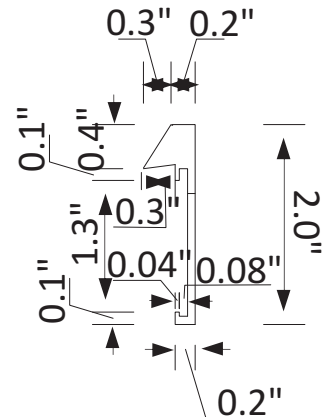

# INSTALLATION SPECIFICATION

Model No.:	803328-MIR-BB
Finish:	Brushed black
Mount type:	Wall-mounted
Orientation:	Vertical
Material:	Aluminum
Storage included:	No
Overall size:	27.6"W x 27.6"D x 2.0"H
Net weight:	12.4 lbs
Lens material:	5mm lens

# 28"

### Bathroom Mirror

All measurements are approximate. Measurements may vary +/- 1/2

Aluminum section